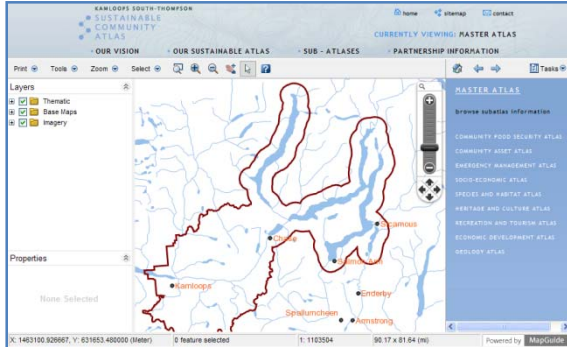

0.0 Starting the Atlas

When you open the Kamloops South Thompson Sustainable Community Atlas the opening screen should look like this:

If you have trouble accessing the atlas make sure you are connected to the internet and try again.

0.1 Parts of the Atlas

The Atlas has 6 main areas on the screen:

- 1- Website Menu bar
- 2- Atlas Tool bar
- 3- Map Layers and Properties panel
- 4- Map window
- 5- Task panel
- 6-Map orientation bar

1.0 The Website menu Bar

Single Left Click on the [links](#) on this bar to visit places which will highlight your Community Atlas website.

Links are icons or text that change color and alter the shape of your mouse cursor when the mouse is moved over them.