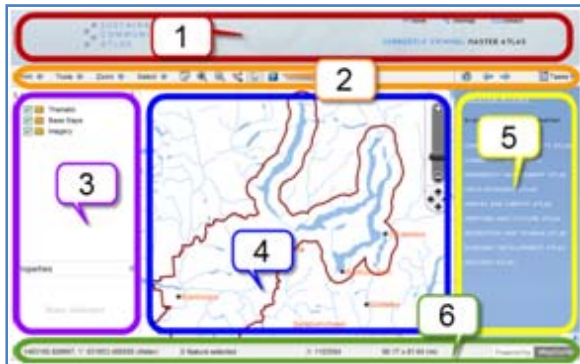

0.0 Starting the Atlas

When you open the Kamloops South Thompson Sustainable Community Atlas the opening screen should look like this:

If you have trouble accessing the atlas make sure you are connected to the internet and try again.

0.1 Parts of the Atlas

The Atlas has 6 main areas on the screen:

- 1- Website Menu bar
- 2- Atlas Tool bar
- 3- Map Layers and Properties panel
- 4- Map window
- 5- Task panel
- 6-Map orientation bar

1.0 The Website menu Bar

Single Left Click on the [links](#) on this bar to visit places which will highlight your Community Atlas website.

Links are icons or text that change color and alter the shape of your mouse cursor when the mouse is moved over them.