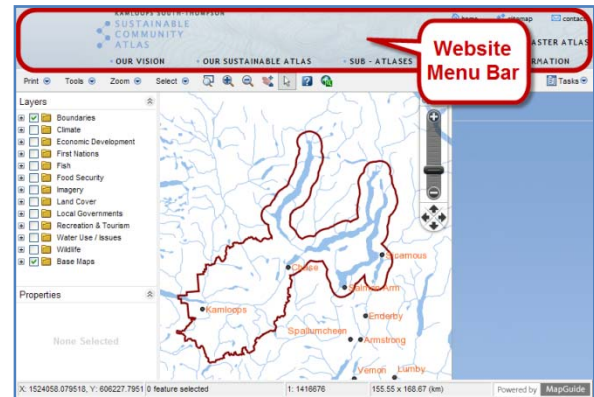

0.0 Starting the Atlas

When you open the Kamloops South Thompson Sustainable Community Atlas the opening screen should look like this:

If you have trouble accessing the atlas make sure you are connected to the internet and try again.

0.1 Parts of the Atlas

The Atlas has 6 main areas on the screen:

- 1- Website Menu bar
- 2- Atlas Tool bar
- 3- Map Layers and Properties panel
- 4- Map window
- 5- Task panel
- 6-Map orientation bar

1.0 The Website menu Bar

Single Left Click on the [links](#) on this bar to visit places which will highlight your Community Atlas website.

Links are icons or text that change color and alter the shape of your mouse cursor when the mouse is moved over them.